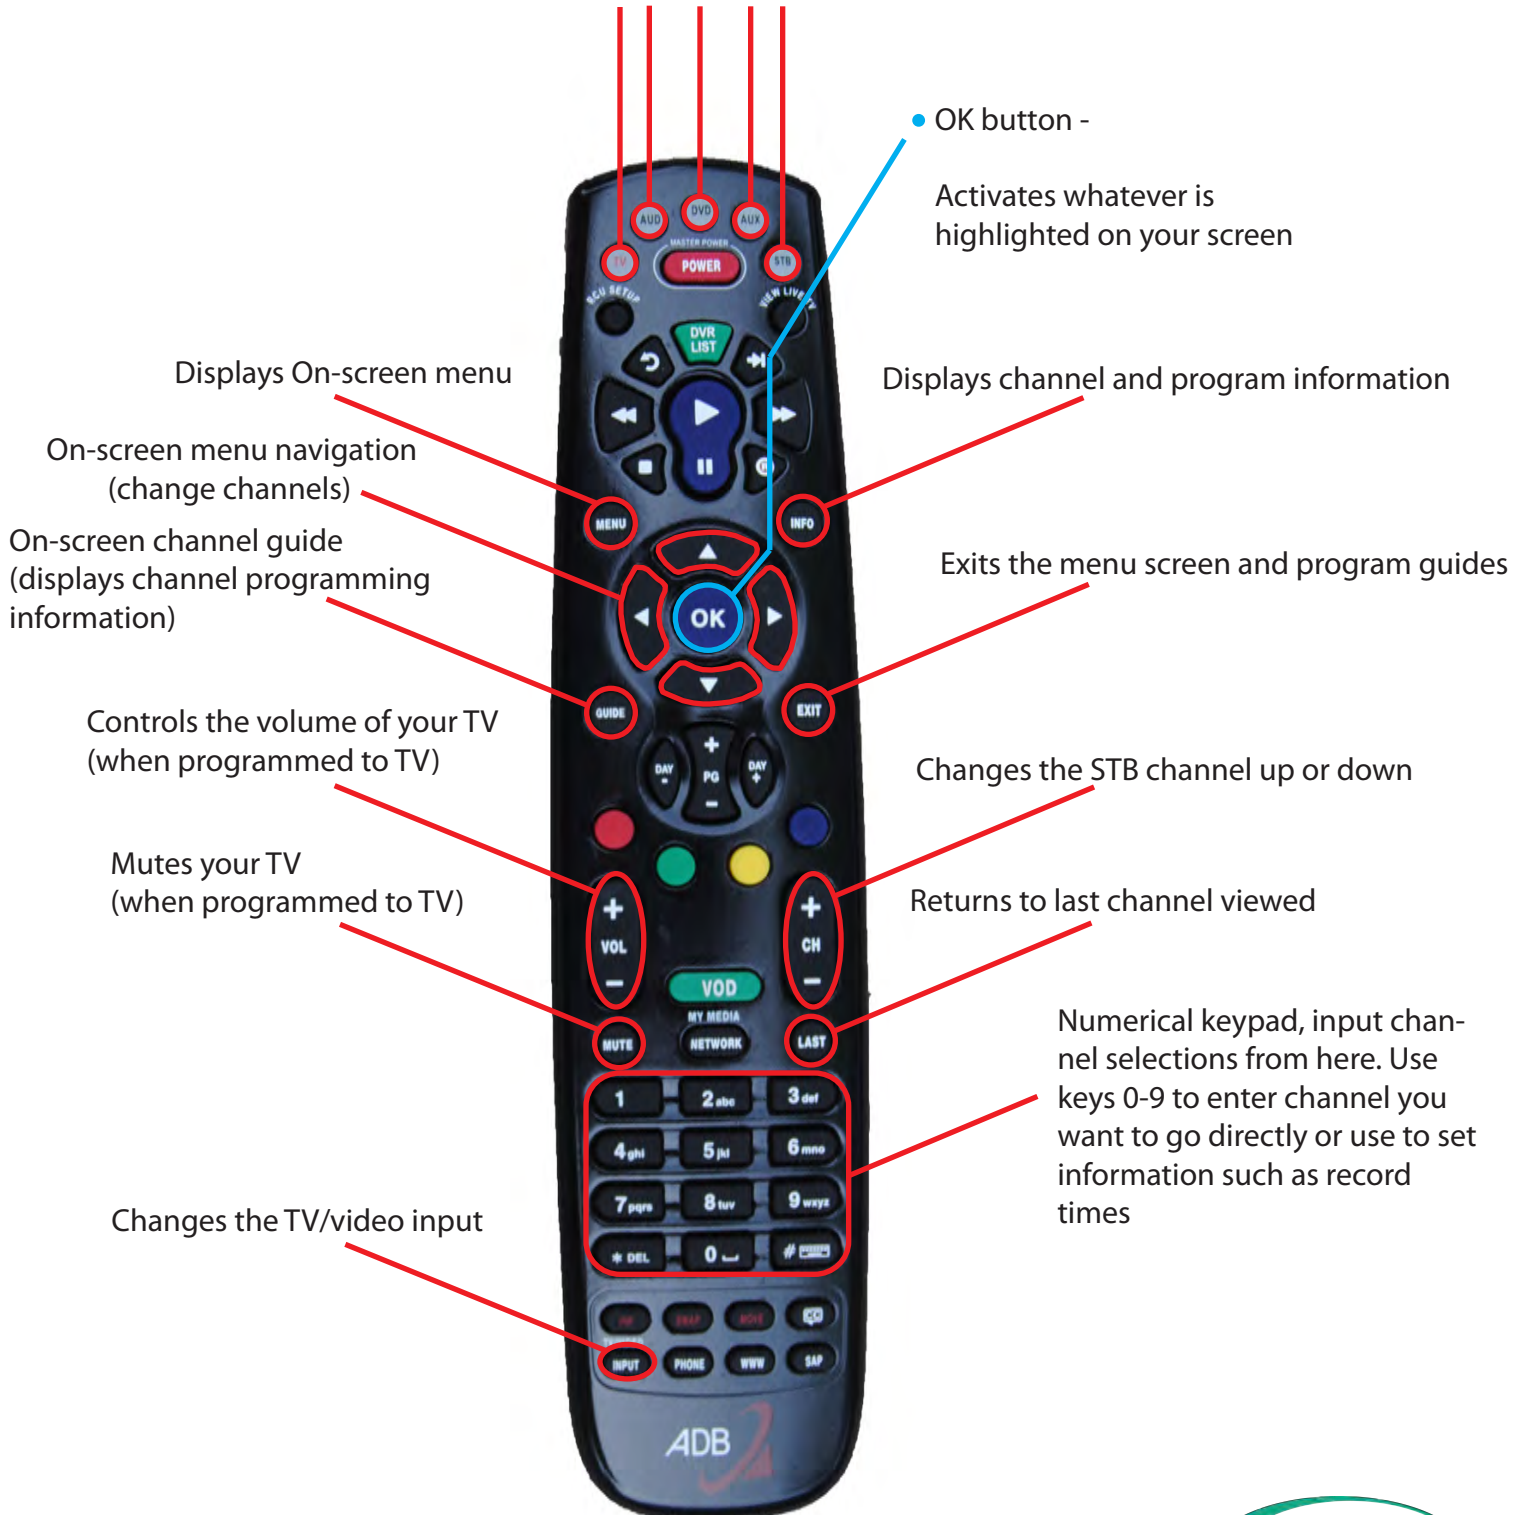

Basic Guide to Your Remote Control

Mode button lets you change the remote to control TV, AUD, DVD, AUX, STB

TV, AUD, DVD, and Aux need to be programmed STB is pre-programmed

STB = Set Top Box
DVR = Digital Video Recorder